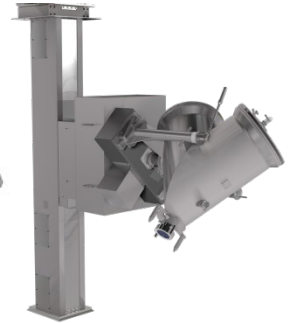

# Family of Blenders

Laboratory and Small  
Production Scale

**Bench-Top Blender**

**Laboratory Blender**

**Mini-Blender**

**Drum Blender**

Production  
- Medium Scale -

**Single Pedestal Blender**

**Single Pedestal Blender –  
Compact**

**Hybrid Blender**

**IBC Column Blender**

**Twin Shell Column Blender**

Production  
- Large Scale -

**Double Pedestal Blender**

**Fixed IBC Shell Column  
Blender - 4,000 Liters**

**Double Cone Blender**

**Twin Shell "V" Blender**