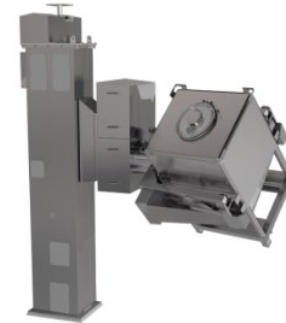

# Family of Blenders

Laboratory and Small  
Production Scale

**Bench-Top Blender**

**Laboratory Blender**

**Mini-Blender**

**Drum Blender**

Production  
- Medium Scale -

**Single Pedestal Blender**

**Single Pedestal Blender –  
Compact**

**Hybrid Blender**

**IBC Column Blender**

**Twin Shell Column Blender**

Production  
- Large Scale -

**Double Pedestal Blender**

**Fixed IBC Shell Column  
Blender - 4,000 Liters**

**Double Cone Blender**

**Twin Shell "V" Blender**