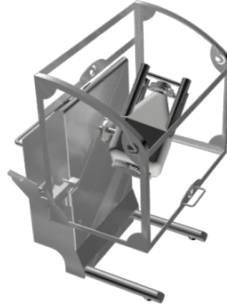

# Family of Blenders

Laboratory and Small  
Production Scale

**Bench-Top Blender**

**Laboratory Blender**

**Mini-Blender**

**Drum Blender**

Production  
- Medium Scale -

**Single Pedestal Blender**

**Single Pedestal Blender –  
Compact**

**Hybrid Blender**

**IBC Column Blender**

**Twin Shell Column Blender**

Production  
- Large Scale -

**Double Pedestal Blender**

**Fixed IBC Shell Column  
Blender - 4,000 Liters**

**Double Cone Blender**

**Twin Shell "V" Blender**